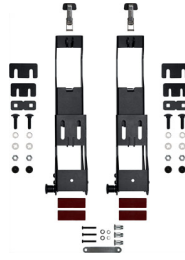

- Tie-down plates
- E-coated steel latches
- Mounting Kit Interface Plate
- Roto-molded construction
- Weather resistant and dustproof
- Heavy duty lay-flat handles

DIMENSIONS

Interior (LxWxD)	32.38 x 8.00" x 8.52 (82.2 x 20.3 x 21.6 cm)
Exterior (LxWxD)	36.63 x 13.00" x 11.50 (93 x 33 x 29.2 cm)
Bottom Depth	8.10" (20.6 cm)
Int Volume	1.28 ft ³ (0.036 m ³)
Mounting Point Space	19.50" (49.5 cm)

MATERIALS

Body	Polyethylene
Latch	E-Coated Steel
O-Ring	EPDM

COLORS

- Dark Gray

WEIGHT

Weight Empty	20.03 lbs (9.1 kg)
Roof Load Limit	20.00 lbs (9.1 kg)

TEMPERATURE

Minimum Temperature	-20°F (-28.9 °C)
Maximum Temperature	140°F (60 °C)

ACCESSORIES

SDDLMT001A
Saddle Case Bed Mount (Universal)

SDDLMT001B
Saddle Case Bed Mount (Toyota Tacoma Deck Rail)

RFMT001SC
Saddle Case Roof Mount

Pelican

23215 Early Ave • Torrance, CA 90505 USA • Phone: (310) 326-4700 • (800) 473-5422 • Fax: (310) 326-3311
sales@pelican.com • www.pelican.com