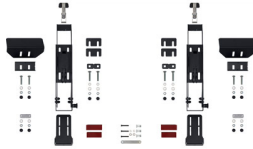

- Tie-down plates
- E-coated steel latches
- Mounting Kit Interface Plate
- Roto-molded construction
- Weather resistant and dustproof
- Heavy duty lay-flat handles

DIMENSIONS

Interior (LxWxD)	32.38 x 8.00" x 8.52 (82.2 x 20.3 x 21.6 cm)
Exterior (LxWxD)	36.63 x 13.00" x 11.50 (93 x 33 x 29.2 cm)
Bottom Depth	8.10" (20.6 cm)
Int Volume	1.28 ft ³ (0.036 m ³)
Mounting Point Space	19.50" (49.5 cm)

MATERIALS

Body	Polyethylene
Latch	E-Coated Steel
O-Ring	EPDM

COLORS

- Dark Gray

WEIGHT

Weight Empty	20.03 lbs (9.1 kg)
Roof Load Limit	20.00 lbs (9.1 kg)

TEMPERATURE

Minimum Temperature	-20°F (-28.9 °C)
Maximum Temperature	140°F (60 °C)

ACCESSORIES

SDDLMT001A
Saddle Case Bed Mount (Universal)

SDDLMT001B
Saddle Case Bed Mount (Toyota Tacoma Deck Rail)

RFMT001SC
Saddle Case Roof Mount

Pelican

23215 Early Ave • Torrance, CA 90505 USA • Phone: (310) 326-4700 • (800) 473-5422 • Fax: (310) 326-3311
sales@pelican.com • www.pelican.com