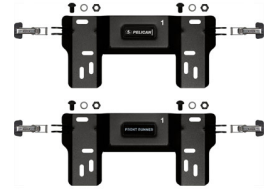

- Tie-down plates
- E-coated steel latches
- Mounting Kit Interface Plate
- Roto-molded construction
- Weather resistant and dustproof
- Heavy duty lay-flat handles

DIMENSIONS

Interior (LxWxD)	32.38 x 8.00" x 8.52 (82.2 x 20.3 x 21.6 cm)
Exterior (LxWxD)	36.63 x 13.00" x 11.50 (93 x 33 x 29.2 cm)
Bottom Depth	8.10" (20.6 cm)
Int Volume	1.28 ft ³ (0.036 m ³)
Mounting Point Space	19.50" (49.5 cm)

MATERIALS

Body	Polyethylene
Latch	E-Coated Steel
O-Ring	EPDM

COLORS

- Dark Gray

WEIGHT

Weight Empty	20.03 lbs (9.1 kg)
Roof Load Limit	20.00 lbs (9.1 kg)

TEMPERATURE

Minimum Temperature	-20°F (-28.9 °C)
Maximum Temperature	140°F (60 °C)

ACCESSORIES

SDDLMT001A
Saddle Case Bed Mount (Universal)

SDDLMT001B
Saddle Case Bed Mount (Toyota Tacoma Deck Rail)

RFMT001SC
Saddle Case Roof Mount

Pelican

23215 Early Ave • Torrance, CA 90505 USA • Phone: (310) 326-4700 • (800) 473-5422 • Fax: (310) 326-3311
sales@pelican.com • www.pelican.com