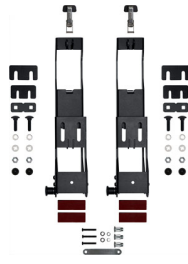

### DIMENSIONS

---

<b>Interior (LxWxD)</b>	51.75 x 8.00" x 8.52 (131.4 x 20.3 x 21.6 cm)
<b>Exterior (LxWxD)</b>	56.00 x 13.00" x 11.50 (142.2 x 33 x 29.2 cm)
<b>Bottom Depth</b>	8.10" (20.6 cm)
<b>Int Volume</b>	2.04 ft <sup>3</sup> (0.058 m <sup>3</sup> )
<b>Mounting Point Space</b>	39.00" (99.1 cm)

### MATERIALS

---

<b>Body</b>	Polyethylene
<b>Latch</b>	E-Coated Steel
<b>O-Ring</b>	EPDM

### ACCESSORIES

---

**SDDLMT001A**  
Saddle Case Bed Mount  
(Universal)

**SDDLMT001B**  
Saddle Case Bed Mount (Toyota  
Tacoma Deck Rail)

**SDDLMT001C**  
Saddle Case Bed Mount (Ford  
BoxLink)

**RFMT001SC**  
Saddle Case Roof Mount