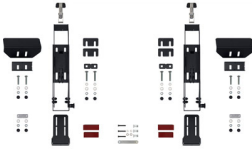

SDDLMT001A
Saddle Case Bed Mount
(Universal)