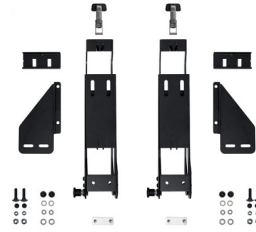

### DIMENSIONS

---

<b>Interior (LxWxD)</b>	51.75 x 8.00" x 8.52 (131.4 x 20.3 x 21.6 cm)
<b>Exterior (LxWxD)</b>	56.00 x 13.00" x 11.50 (142.2 x 33 x 29.2 cm)
<b>Bottom Depth</b>	8.10" (20.6 cm)
<b>Int Volume</b>	2.04 ft <sup>3</sup> (0.058 m <sup>3</sup> )
<b>Mounting Point Space</b>	39.00" (99.1 cm)

### ACCESSORIES

---

**SDDLMT001A**  
Saddle Case Bed Mount  
(Universal)

**SDDLMT001B**  
Saddle Case Bed Mount (Toyota  
Tacoma Deck Rail)

**SDDLMT001C**  
Saddle Case Bed Mount (Ford  
BoxLink)

**RFMT001SC**  
Saddle Case Roof Mount